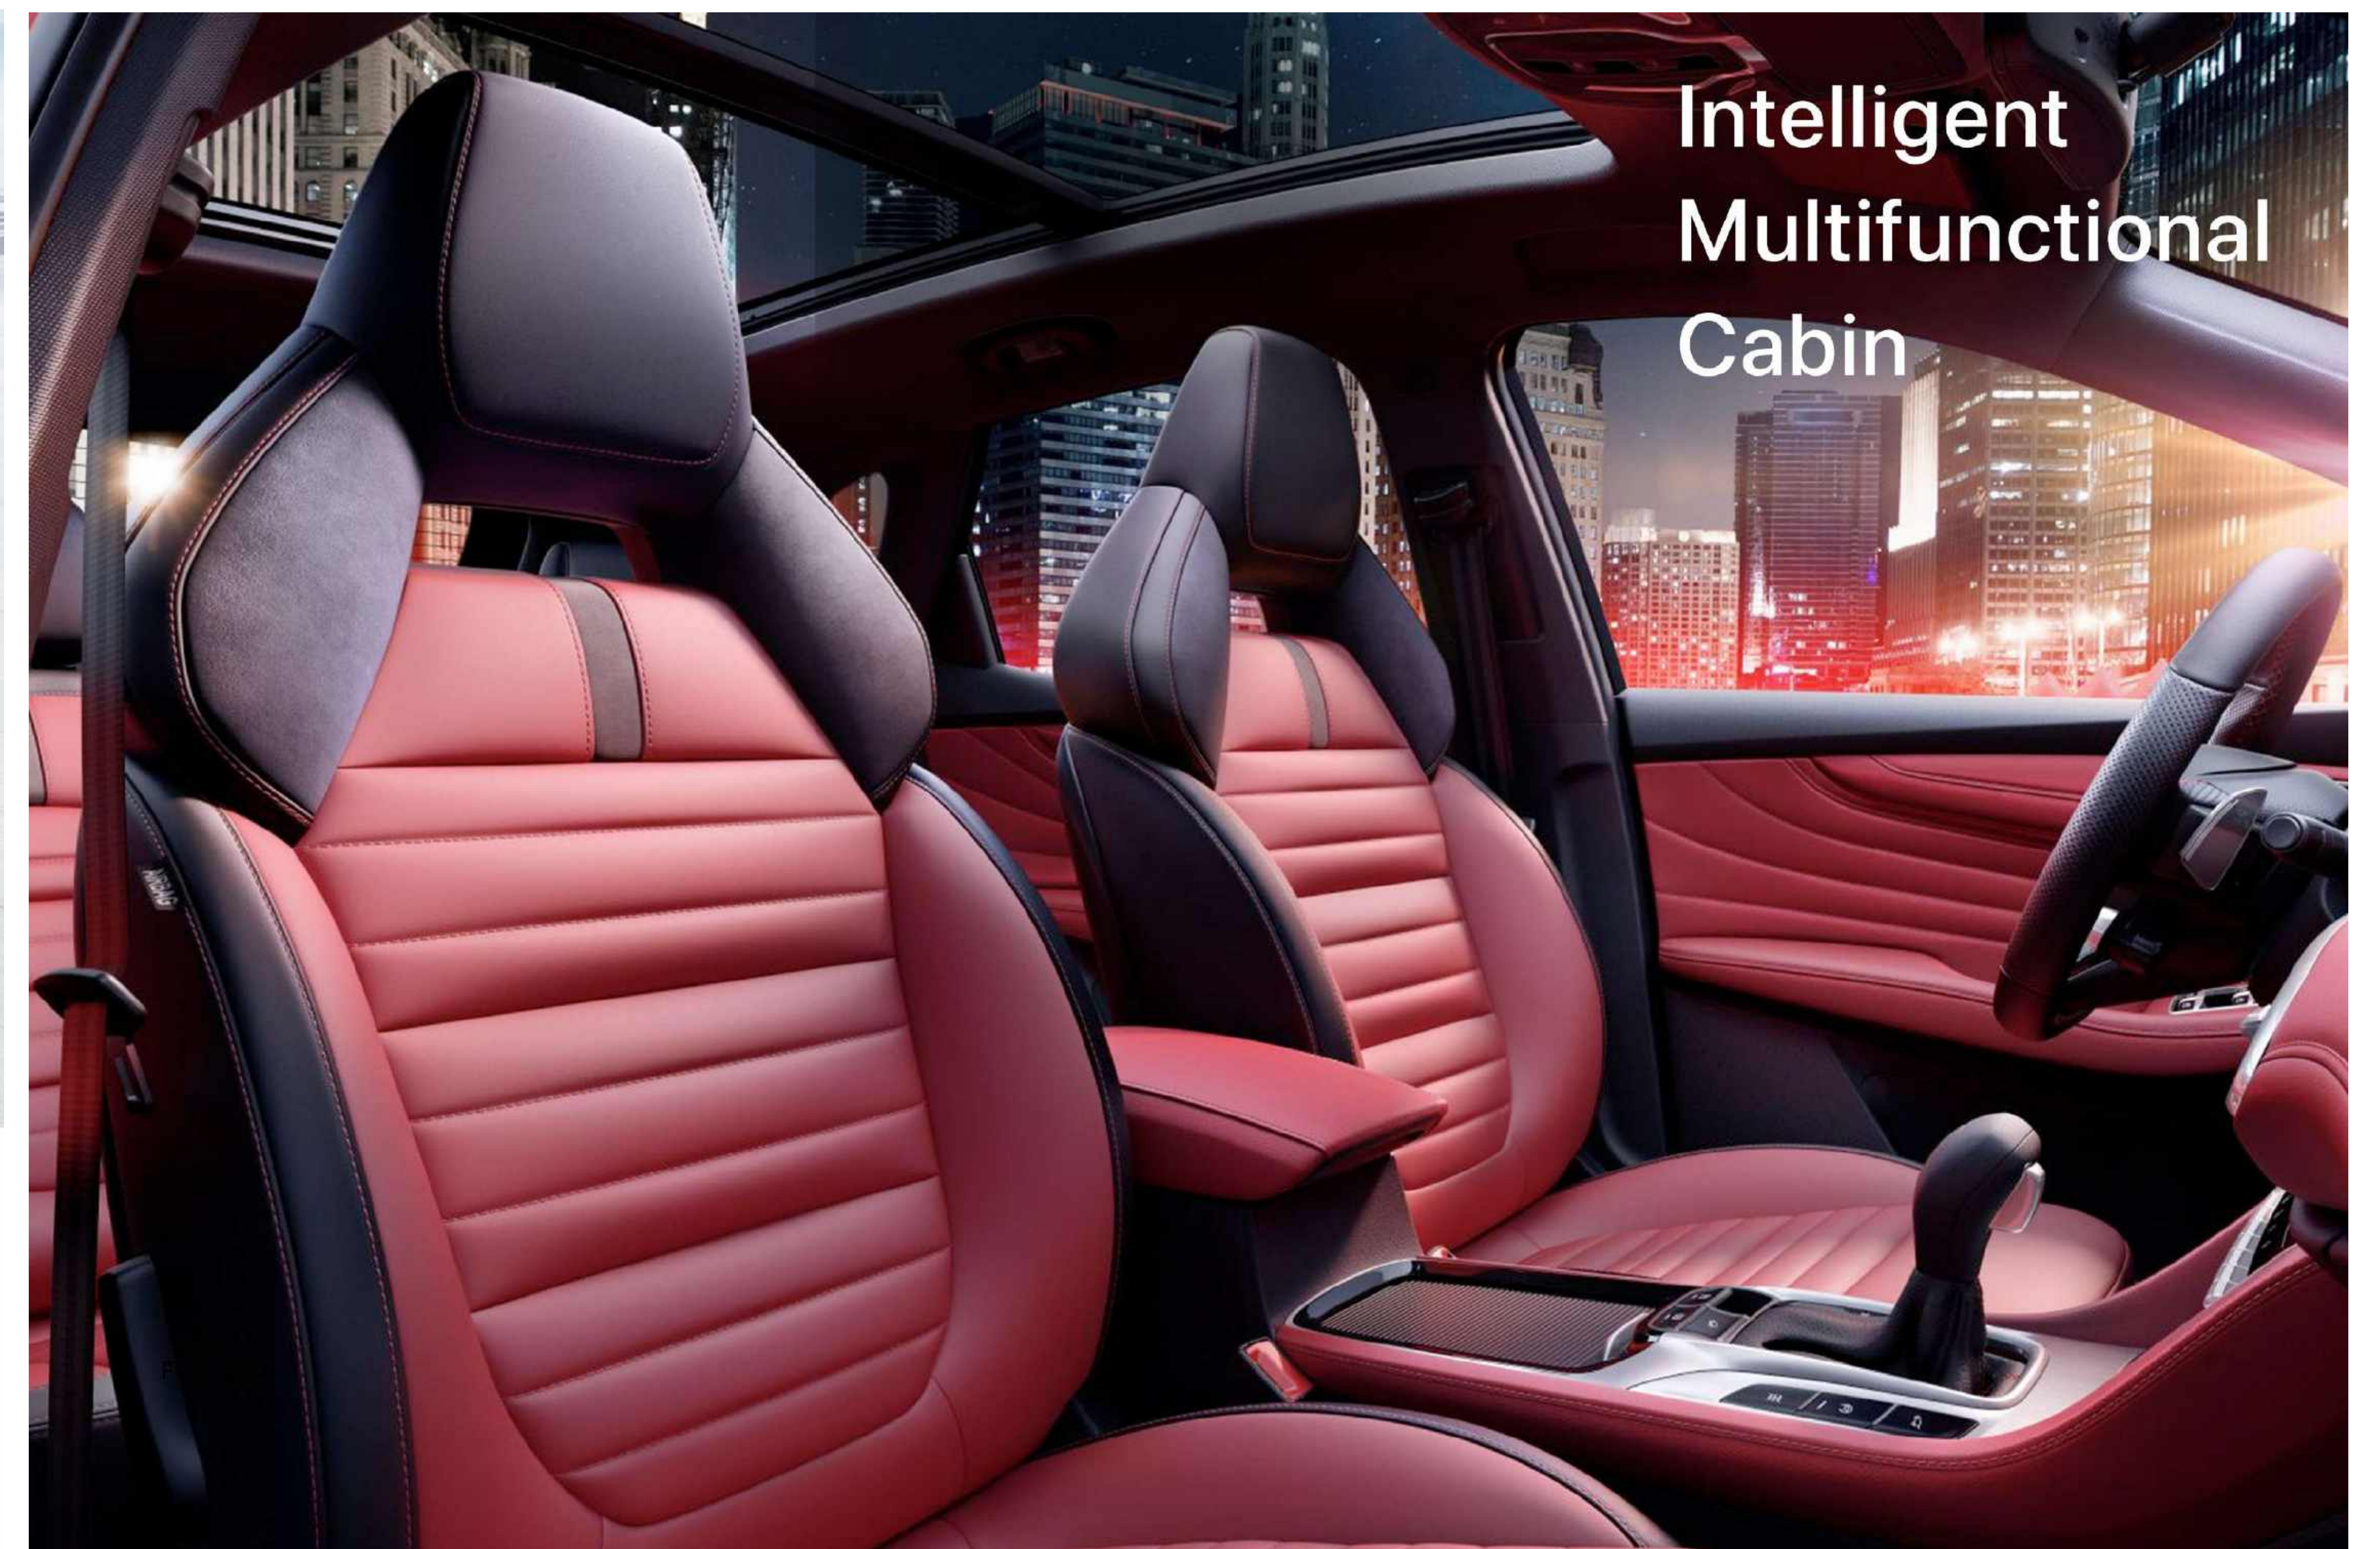

LED daytime running lights